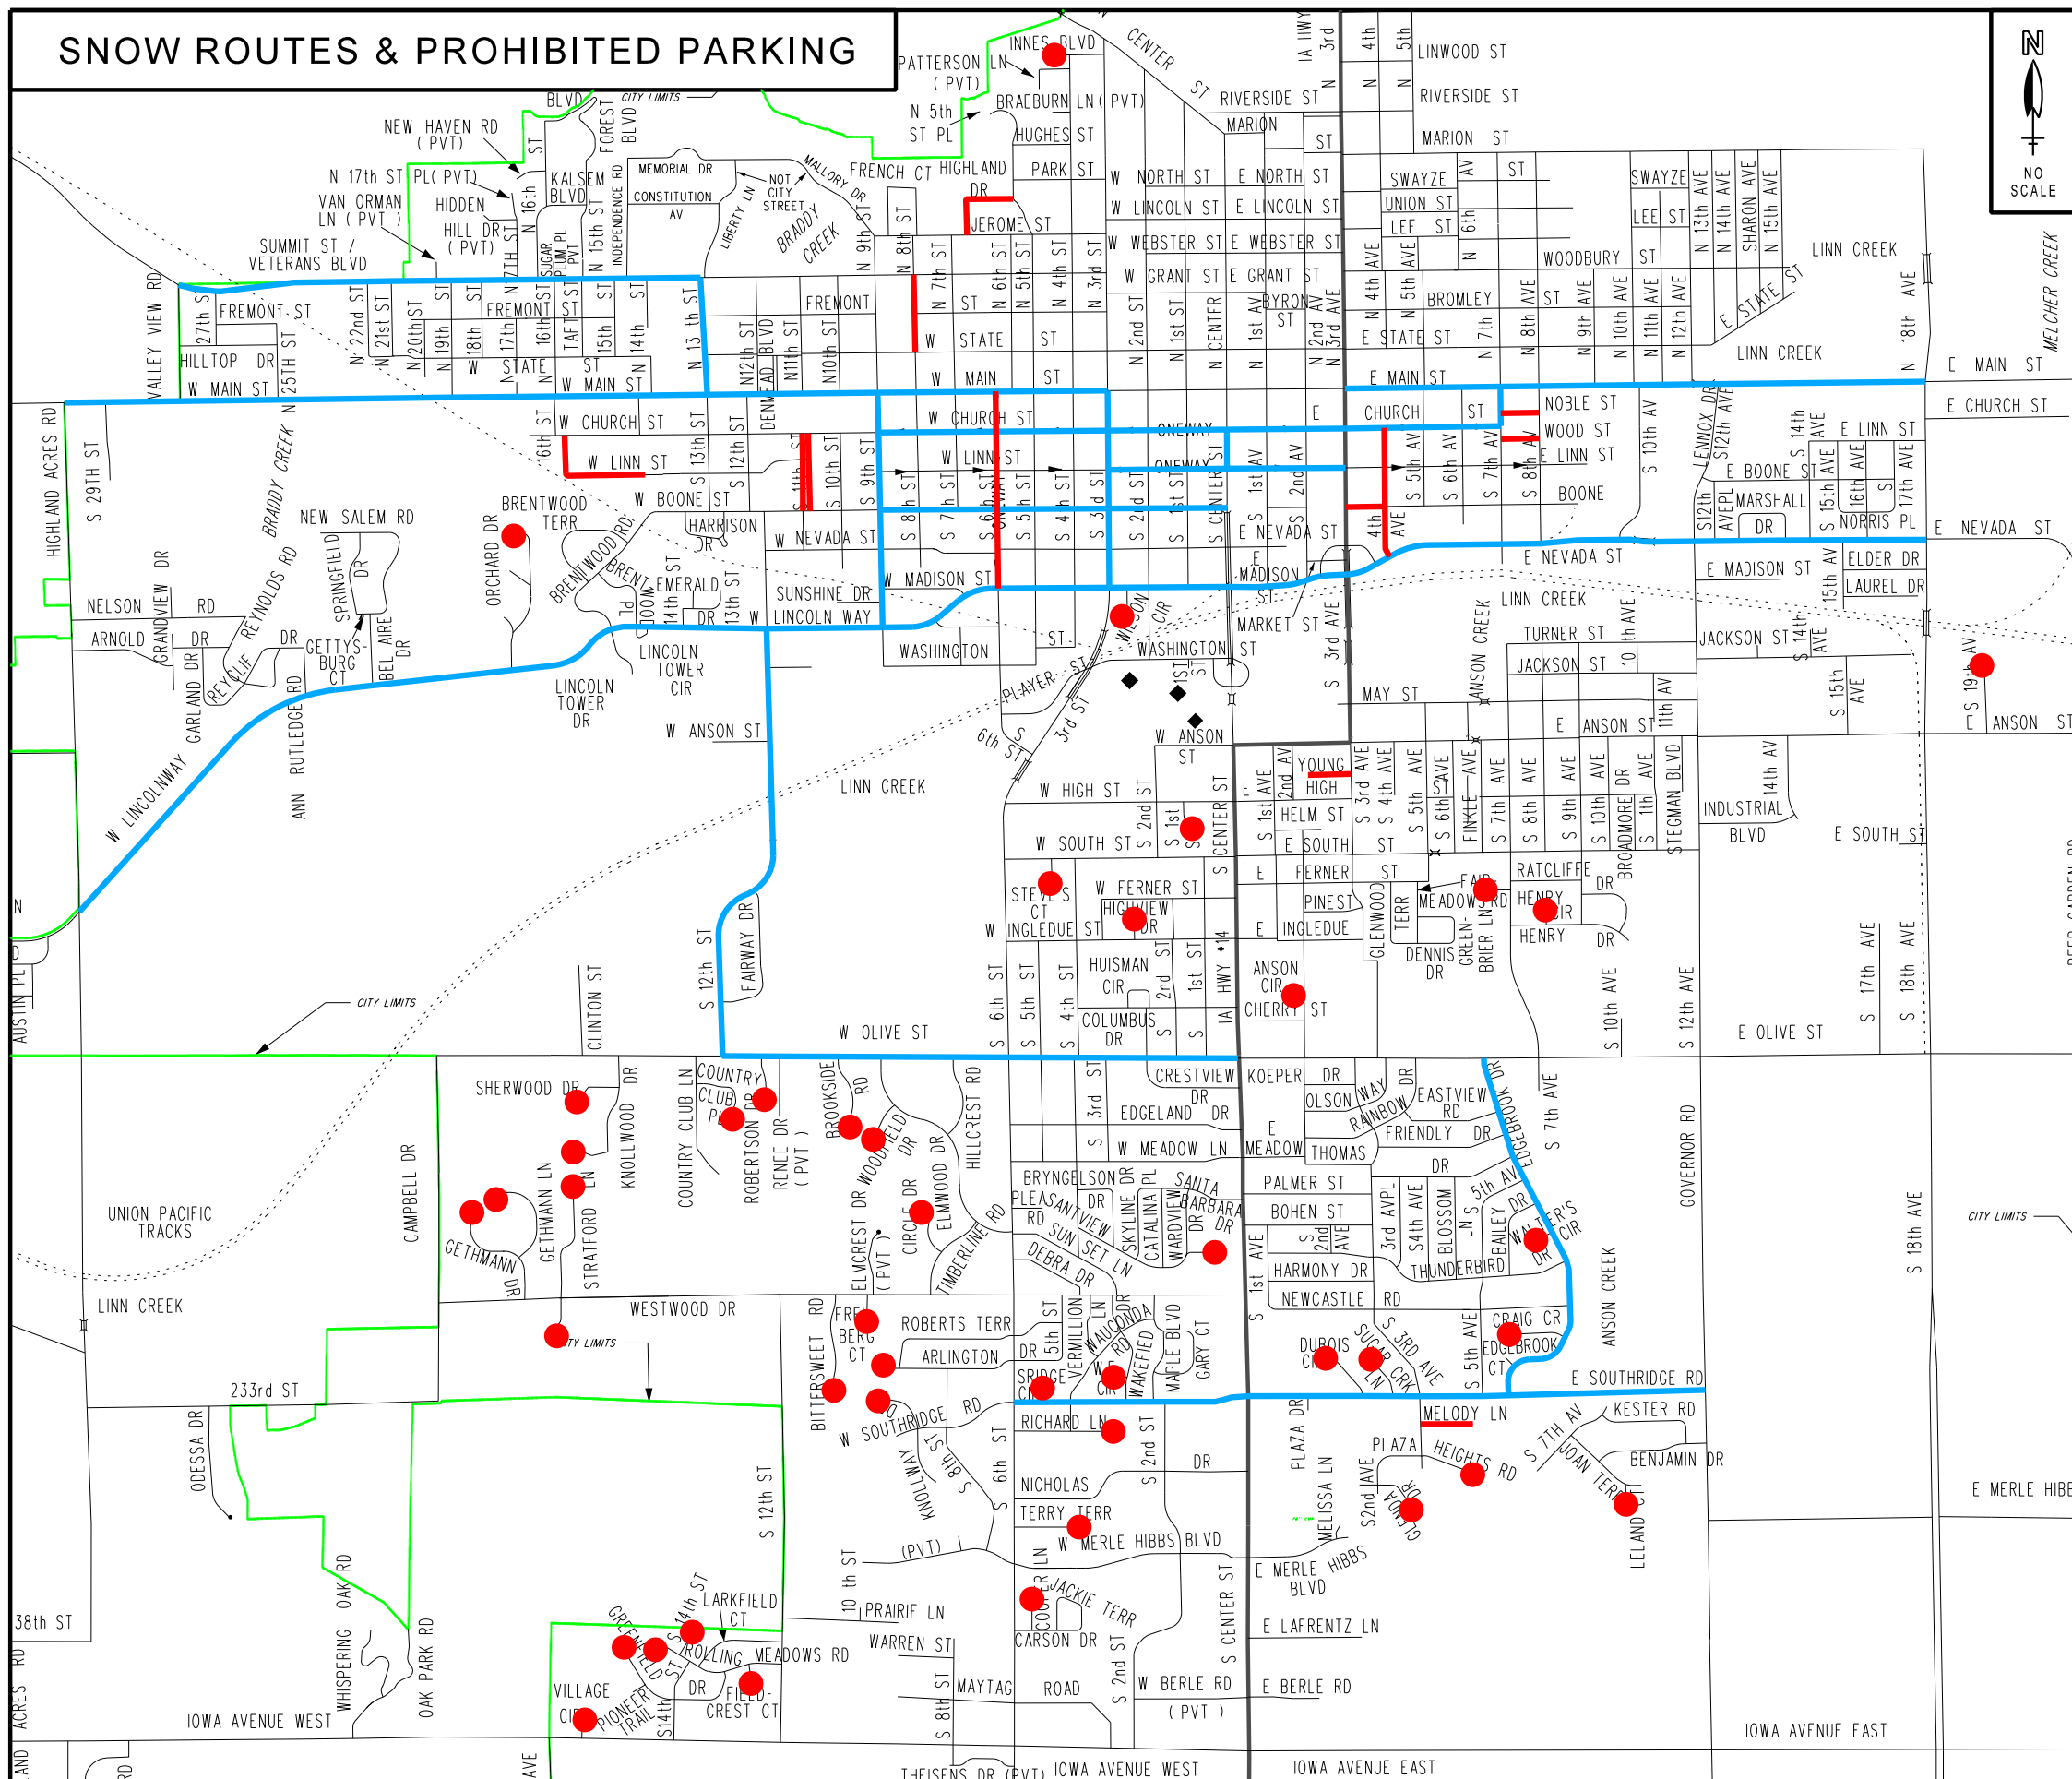

SNOW ROUTES & PROHIBITED PARKING

Emergency Snow Routes		
Street	From	To
South 7th Avenue	East Main Street	East Church Street
South 9th Street	West Lincolnway	West Main Street
North 13th Street	West Main Street	Summit Street
West Boone Street	South 9th Street	South Center Street
West/East Church Street	South 9th Street	South 7th Avenue
Edgebrook Drive	East Southridge Road	East Olive Street
West/East Linn Street	South 3rd Street	South 3rd Avenue
West Lincoln Way	Highland Acres Road	South 9th Street
Madison Street	South 9th Street	South 4th Avenue
East Nevada Street	South 4th Avenue	South 18th Avenue
West Main Street	Highland Acres Road	North 3rd Street
East Main Street	North 3rd Avenue	North 18th Avenue
West Olive Street	South 12th Street	South Center Street
South 12th Street	West Lincoln Way	West Olive Street
South 3rd Street	West Main Street	Madison Street
West/East Southridge Road	South 6th Street	Governor Road
Summit Street	Valley View Road	North 13th Street

Snow Removal Parking Prohibited			
Side	On Street	From	To
All Cul-De-Sac's/Circles			
Both	South 11th Street	West Church Street	West Boone Street
Both	South 16th Street	Church Street	Linn Street
East	South 4th Avenue	Church Street	Nevada Street
Both	South 6th Street	Main Street	Madison Street
Both	North 6th Street	Highland Drive	Jerome Street
Both	North 8th Street	Summit Street	State Street
Both	East Boone Street	3rd Avenue	4th Avenue
Both	Highland Drive	5th Street	6th Street
Both	West Linn Street	16th Street	A point 861 feet east
Both	Melody Lane	South 3rd Avenue	West to the dead end
Both	Noble Street	South 7th Avenue	South 8th Avenue
Both	Wood Street	South 7th Avenue	South 8th Avenue
Both	Young Street	South 3rd Ave	West to the North/South Alley