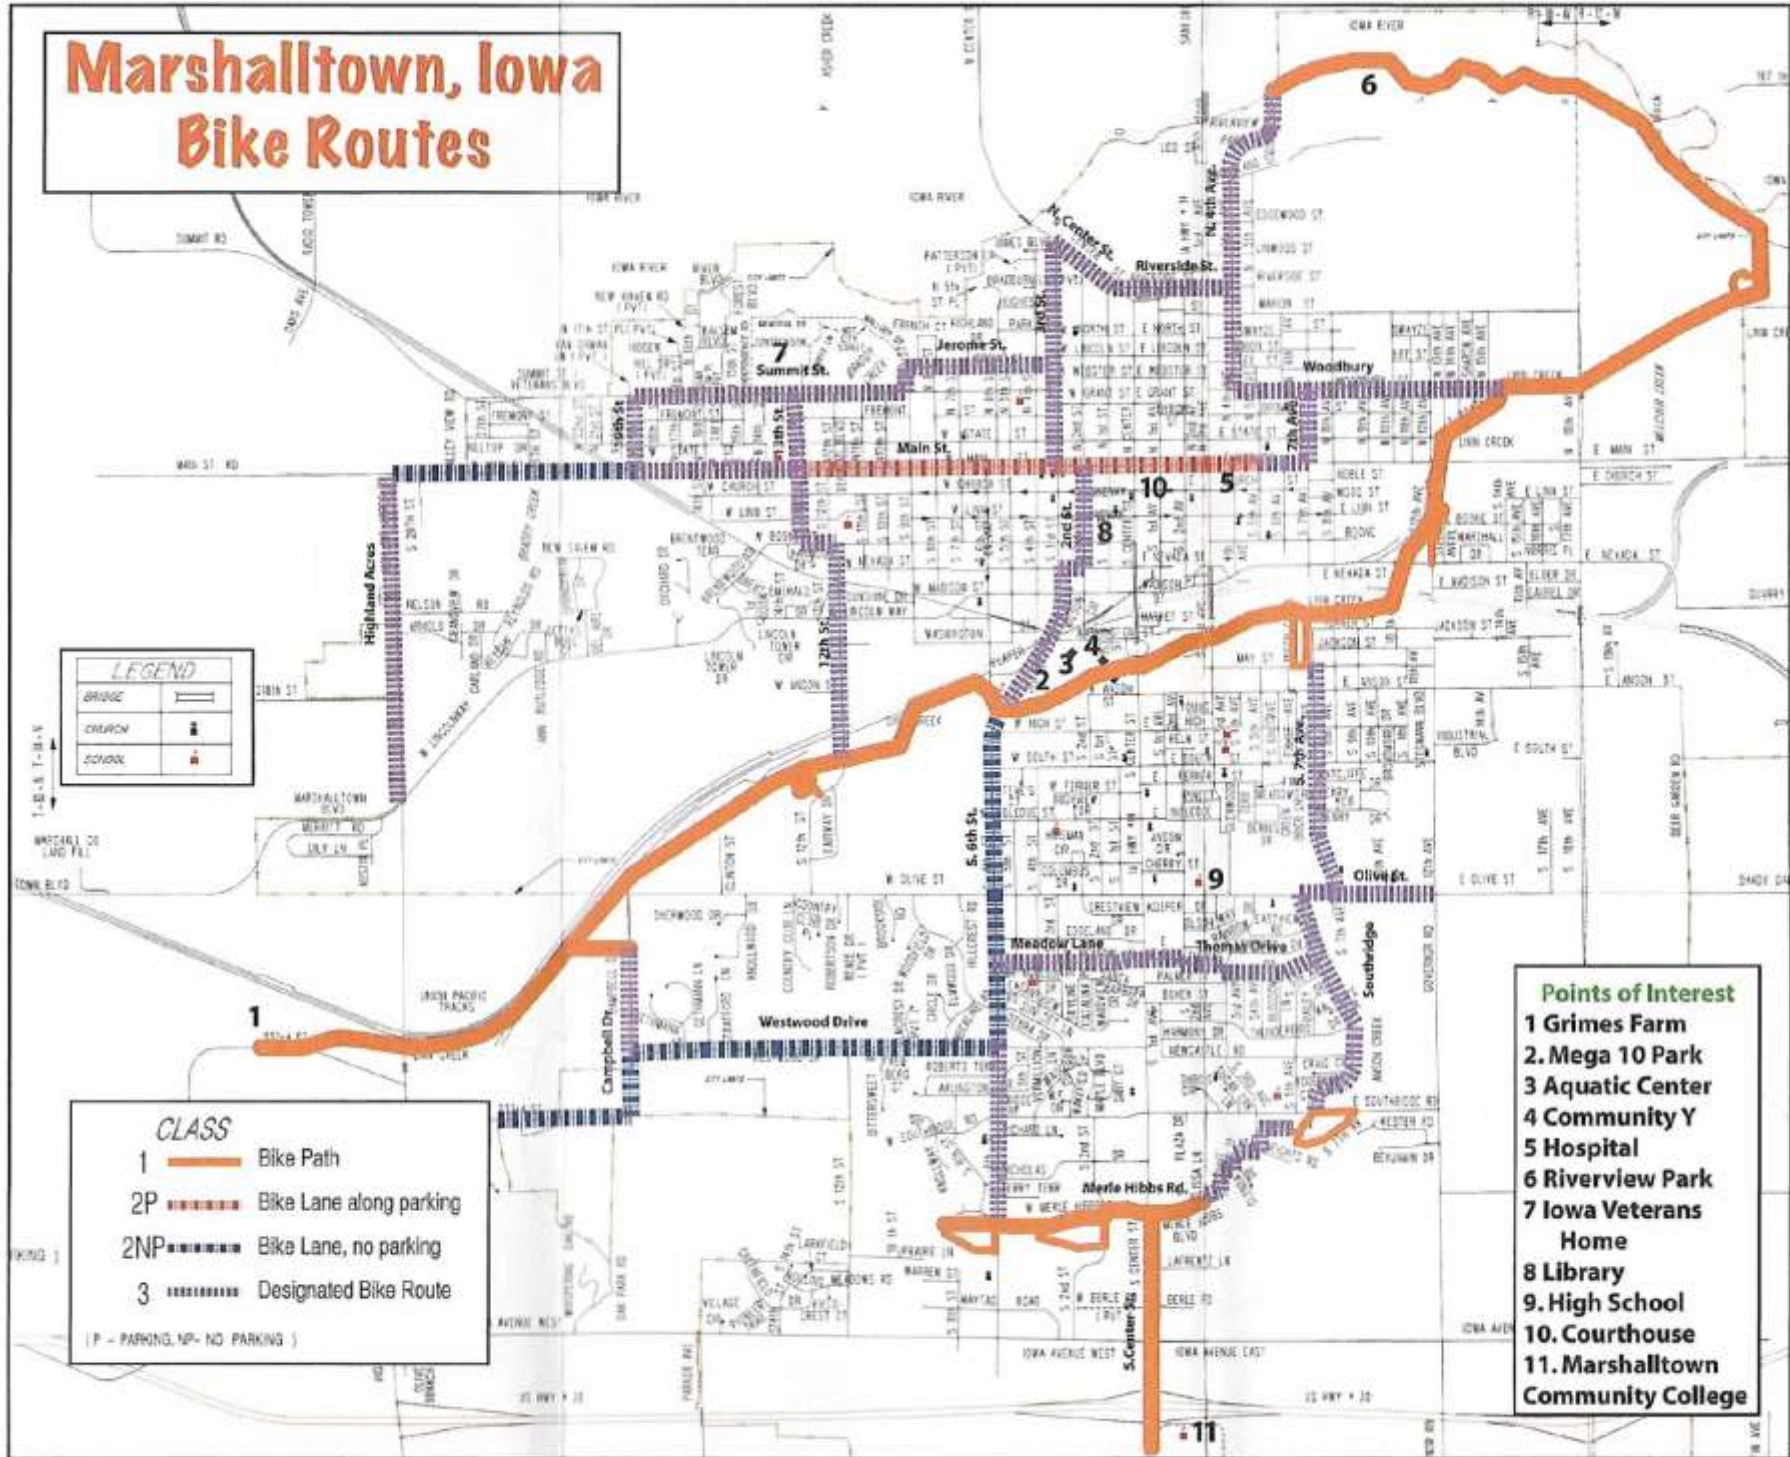

Marshalltown, Iowa Bike Routes

LEGEND

BRIDGE	
CHURCH	
SCHOOL	

CLASS

1		Bike Path
2P		Bike Lane along parking
2NP		Bike Lane, no parking
3		Designated Bike Route

(P - PARKING, NP- NO PARKING)

- Points of Interest**
- 1 Grimes Farm
 2. Mega 10 Park
 - 3 Aquatic Center
 - 4 Community Y
 - 5 Hospital
 - 6 Riverview Park
 - 7 Iowa Veterans Home
 - 8 Library
 9. High School
 10. Courthouse
 11. Marshalltown Community College